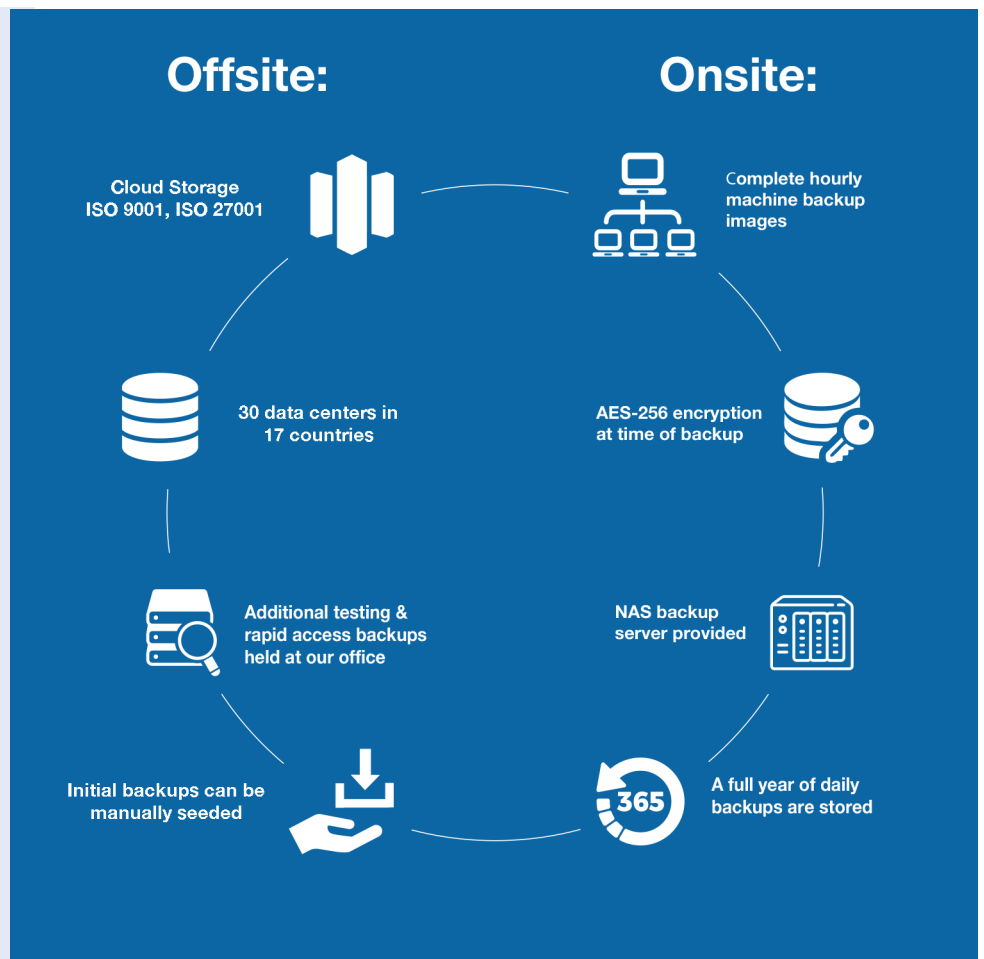

TIME TRAVELER BACKUPS®

We turn back the clock on computer disasters

Servers fail. Computers die. Hackers infiltrate. systems and hold critical data for ransom. Total system backup and rapid disaster recovery is something your business must get right. Too many businesses delegate this mission-critical task to someone who may not have the capacity or expertise to implement an effective solution.

When it comes to protecting one of your company's most valuable assets—your data—you need an expert whose sole focus is ensuring that your data is completely backed up and always accessible.

- Turn back the clock by restoring from any backup image: 15 days of hourly backups, 365 daily backups (additional years archival available by special arrangement)
- Onsite backups provide speed and offsite backups provide true disaster recovery
- We monitor your backups daily so you can concentrate on your business
- One monthly subscription includes everything (hardware, software, installation, and support), there are no additional costs
- Concierge Rapid Restore with BDR experts when you need it most!